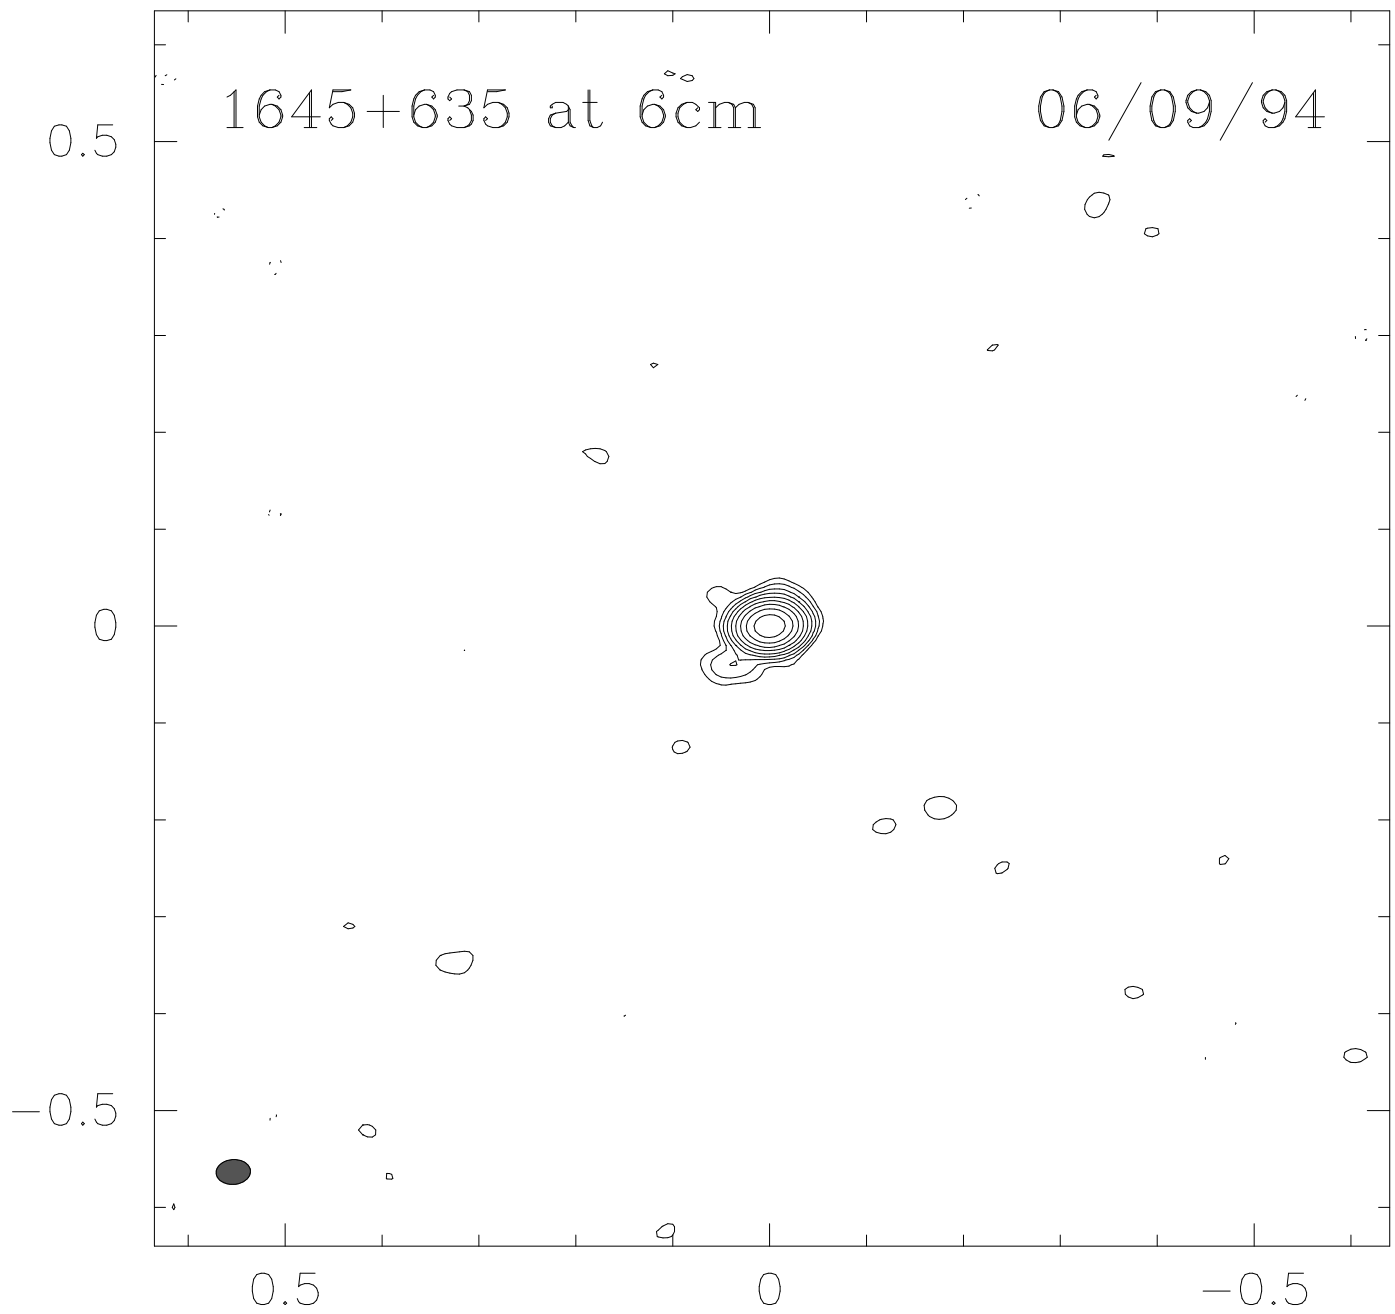

Frequency: 4.535 GHz

Maximum: 0.1801 JY/BEAM

Contours (%): -0.22 0.22 0.44 0.89 1.78 3.55 7.11 14.22 28.43 56.86

Beam: FWHM 0.04 × 0.03 arcmin, p.a. -86.0°

File: 1645+635.1.fits (20-Apr-1995 15:17)

MAPPLOT (v5.1 - 1994 Nov 10) run by gbt [bottom], 20-Apr-1995 17:08:49