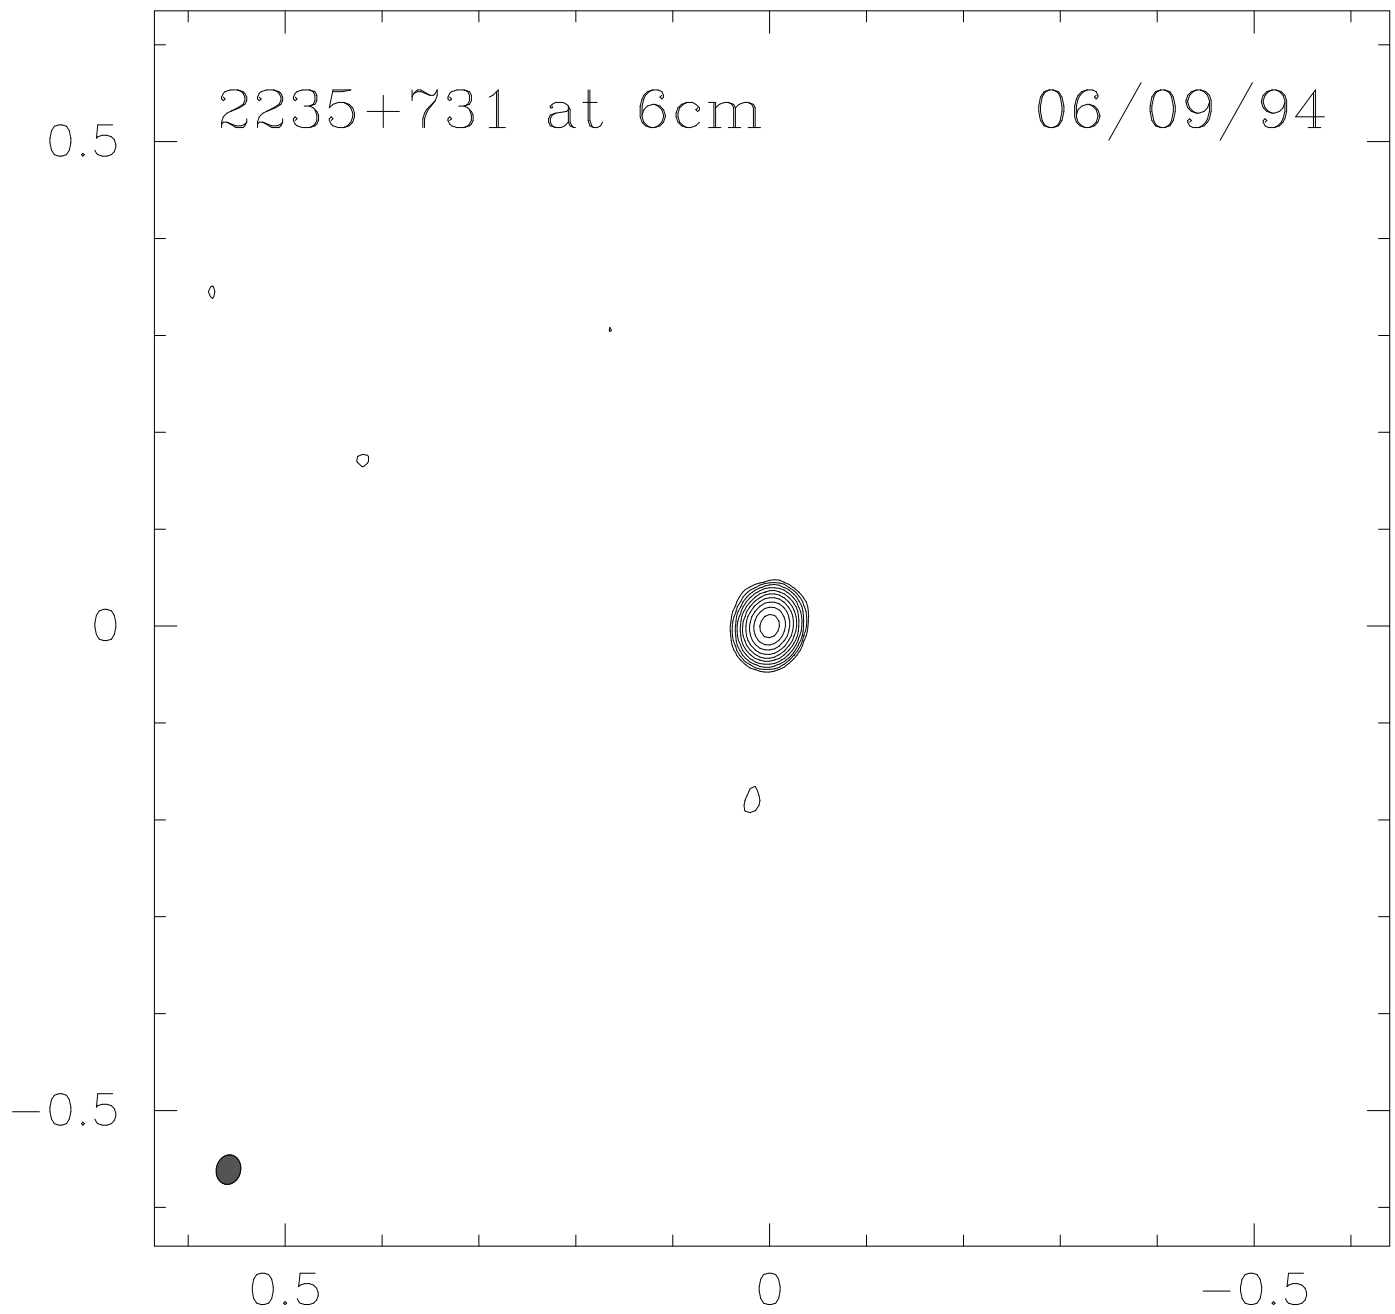

Frequency: 4.535 GHz

Maximum: 0.3156 JY/BEAM

Contours (%): 0.13 0.25 0.51 1.01 2.03 4.06 8.11 16.22 32.45 64.90

Beam: FWHM 0.03 × 0.03 arcmin, p.a. -13.7°

File: 2235+731.1.fits (20-Apr-1995 15:20)

MAPPLOT (v5.1 - 1994 Nov 10) run by gbt [bottom], 20-Apr-1995 17:16:57