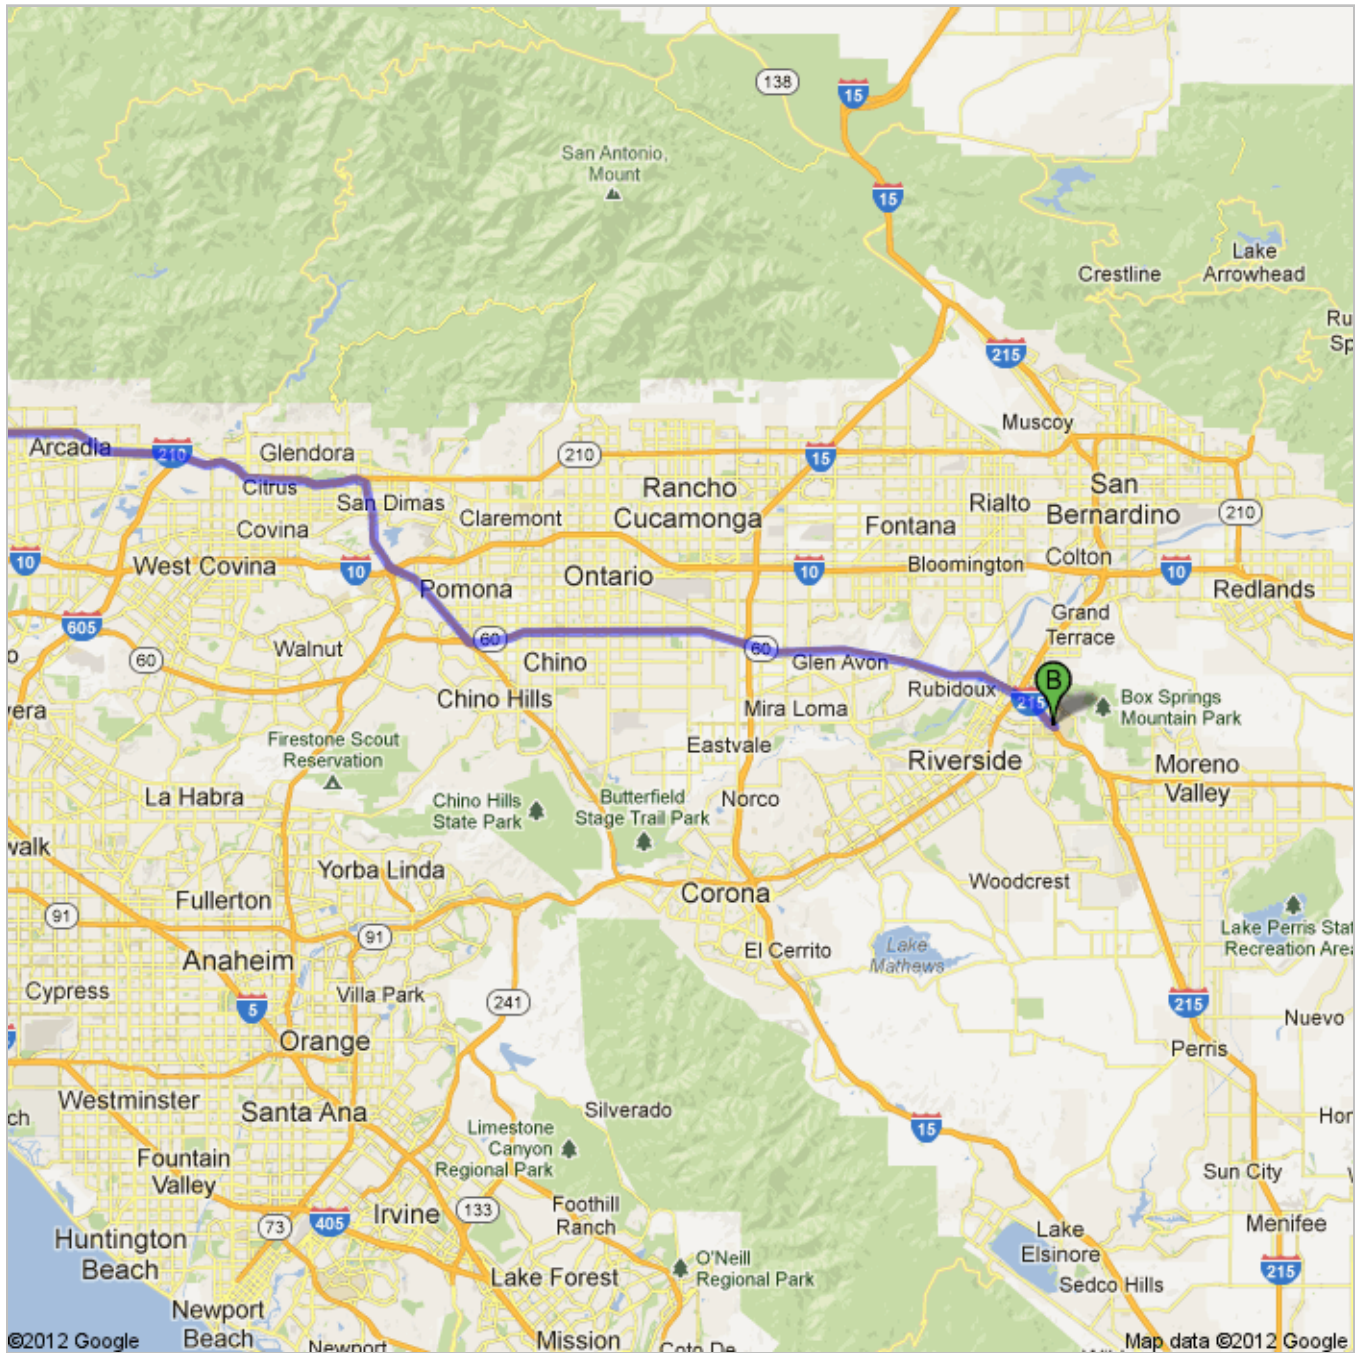

Directions to W Campus Dr

52.2 mi – about 1 hour 4 mins

210 West, 57 South, 71 South, 60 East

Exit University Ave and turn left.

Take a right at the second light (Campus Dr.).

 1160 Cordova St, Pasadena, CA 91106

1. Head **east** on **Cordova St** toward **S Michigan Ave** go 115 ft
total 115 ft
-  2. Turn left onto **S Michigan Ave** go 0.2 mi
total 0.2 mi
About 58 secs
-  3. Turn right onto **E Colorado Blvd** go 0.3 mi
total 0.5 mi
About 59 secs
-  4. Turn left onto **N Hill Ave** go 0.4 mi
total 0.9 mi
About 2 mins
-  5. Turn right to merge onto **I-210 E** toward **San Bernardino** go 17.1 mi
total 18.1 mi
About 18 mins
-  6. Take exit **45** for **CA-57 S/Orange Freeway** toward **Santa Ana** go 0.8 mi
total 18.8 mi
About 48 secs
-  7. Merge onto **CA-57 S** go 3.2 mi
total 22.1 mi
About 3 mins
-  8. Take exit **22C** to merge onto **CA-71 S** toward **Corona** go 4.1 mi
total 26.2 mi
About 4 mins
-  9. Take exit **12** to merge onto **CA-60 E** toward **Riverside** go 24.6 mi
total 50.8 mi
About 30 mins
-  10. Merge onto **I-215 S** go 0.9 mi
total 51.7 mi
About 1 min
-  11. Take exit **32** for **University Ave** go 0.2 mi
total 51.9 mi
-  12. Turn left onto **University Avenue** go 0.2 mi
total 52.1 mi
About 1 min
-  13. Turn right onto **W Campus Dr** go 0.1 mi
total 52.2 mi

 W Campus Dr

These directions are for planning purposes only. You may find that construction projects, traffic, weather, or other events may cause conditions to differ from the map results, and you should plan your route accordingly. You must obey all signs or notices regarding your route.

Map data ©2012 Google

Directions weren't right? Please find your route on maps.google.com and click "Report a problem" at the bottom left.